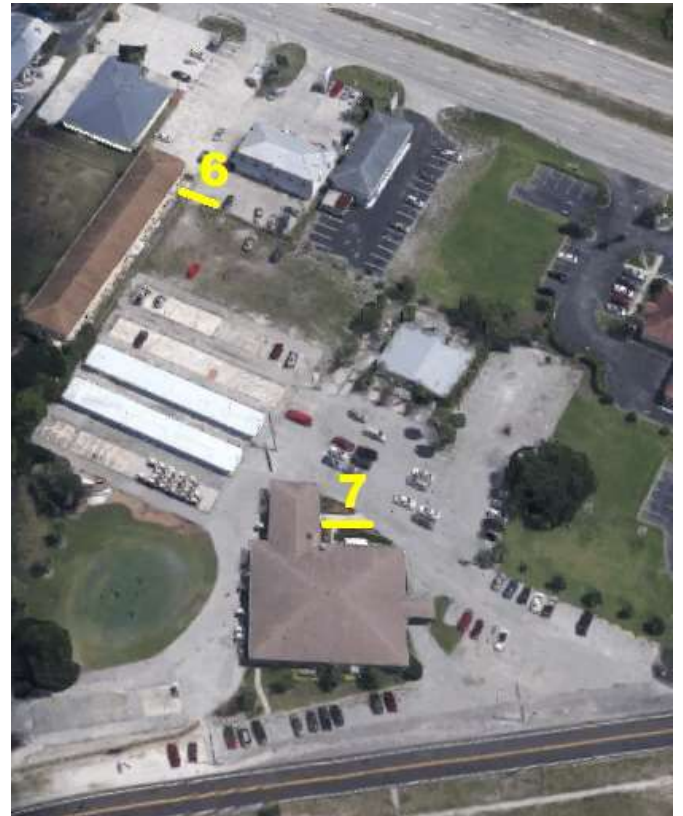

Sebring Municipal Golf Course Job Sites 2018

- 1 – 6' high Chain Link*
- 2 – 200' 3 Rail Vinyl*
- 3 – 200' 5 Wire Farm Fence*

*4 – Vinyl
5 – Welding*

*6 – Solar Double Gate Operator
7 – Wood Fence*

*8 – 300' Ornamental Fence
4' Gate*